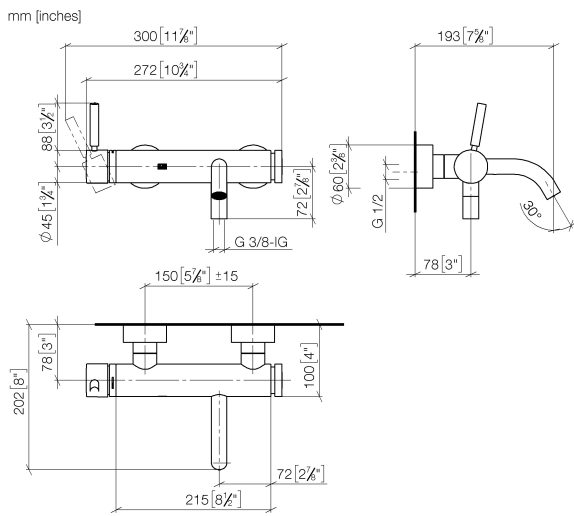

33 200 660

- 202mm projection
- circular normal flow
- automatic bath/shower diverter
- 3/8" shower outlet
- slide-on rosettes Ø 60 mm
- 1/2" connection
- gauge 150 mm - 15 mm
- max. flow 14 l/min at 3 bar flow pressure

33 200 660

Flow rate chart

Certificates

Belgaqua_21-025- LGA_29687. WRAS_2207043.
27_1.

33 200 660

Parts for other
finishes can be found
here: Brushed
Platinum

META Single-lever bath mixer for wall mounting without shower set - Chrome

META

33 200 660

Spare parts list

No.	Item Number	Name	Quantity used	Delivery time
1	90 20 66 007 00-00	handle	1	10
2	09 28 30 032-00	cover	1	10
3	09 14 10 102 90	seal	1	2
4	09 24 04 296 90	nut	1	2
5	90 28 10 148 00 90	accessories	1	2
6	90 15 05 064 00 90	cartridge	1	2
7	04 11 04 030 00 90	connection	2	2
8	09 27 62 004-00	rosette	2	10
9	09 14 10 119 90	seal	2	2
10	09 29 05 005 20 90	nipple	2	60
11	09 14 10 008 90	seal	2	2
12	09 23 10 048-00	nut	2	10
13	09 18 40 059-00	sleeve	2	10
14	09 14 10 003 90	seal	1	2
15	09 24 04 043 90	nipple	1	2
16	90 14 10 011 00 90	seal	1	2
17	90 11 06 213 00-00	spout	1	10
18	90 21 02 069 00-00	cover	1	10
19	09 24 03 115 20-00	nipple	1	10
20	90 14 10 032 00 90	seal	1	2
21	90 23 01 141 00 90	back-flow preventer	1	2
22	09 14 10 001 90	seal	2	2
23	09 30 30 113 20 90	screw	2	2
24	90 31 09 032 00-00	diverter	1	10
25	09 14 10 101 90	seal	1	2
26	09 21 10 035 20-00	nipple	1	10
27	09 20 62 031-00	handle	1	10