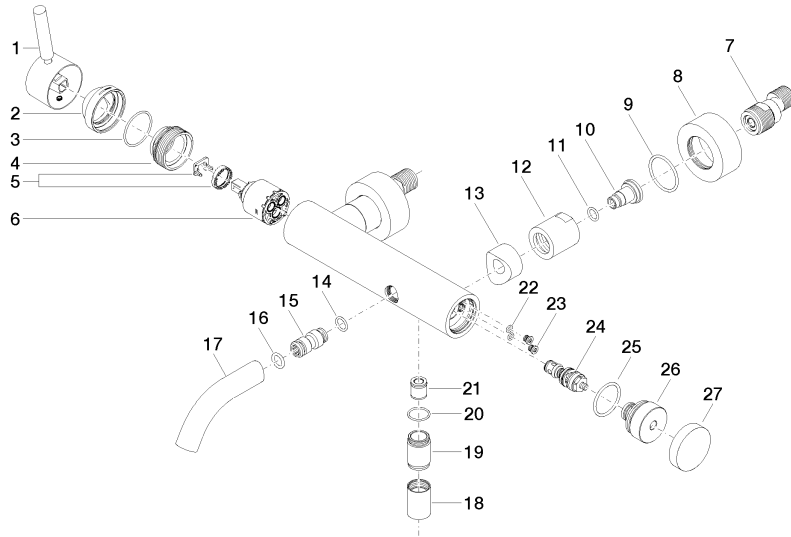

33 200 660

- 202mm projection
- circular normal flow
- automatic bath/shower diverter
- 3/8" shower outlet
- slide-on rosettes Ø 60 mm
- 1/2" connection
- gauge 150 mm - 15 mm
- max. flow 14 l/min at 3 bar flow pressure

33 200 660

Flow rate chart

Certificates

Belgaqua_21-025- LGA_29687. WRAS_2207043.
27_1.

33 200 660

Parts for other
finishes can be found
here: Brushed
Platinum

META Single-lever bath mixer for wall mounting without shower set - Chrome

META

33 200 660

Spare parts list

No.	Item Number	Name	Quantity used	Delivery time
1	90 20 66 007 00-00	handle	1	10
2	09 28 30 032-00	cover	1	10
3	09 14 10 102 90	seal	1	2
4	09 24 04 296 90	nut	1	2
5	90 28 10 148 00 90	accessories	1	2
6	90 15 05 064 00 90	cartridge	1	2
7	04 11 04 030 00 90	connection	2	2
8	09 27 62 004-00	rosette	2	10
9	09 14 10 119 90	seal	2	2
10	09 29 05 005 20 90	nipple	2	60
11	09 14 10 008 90	seal	2	2
12	09 23 10 048-00	nut	2	10
13	09 18 40 059-00	sleeve	2	10
14	09 14 10 003 90	seal	1	2
15	09 24 04 043 90	nipple	1	2
16	90 14 10 011 00 90	seal	1	2
17	90 11 06 213 00-00	spout	1	10
18	90 21 02 069 00-00	cover	1	10
19	09 24 03 115 20-00	nipple	1	10
20	90 14 10 032 00 90	seal	1	2
21	90 23 01 141 00 90	back-flow preventer	1	2
22	09 14 10 001 90	seal	2	2
23	09 30 30 113 20 90	screw	2	2
24	90 31 09 032 00-00	diverter	1	10
25	09 14 10 101 90	seal	1	2
26	09 21 10 035 20-00	nipple	1	10
27	09 20 62 031-00	handle	1	10